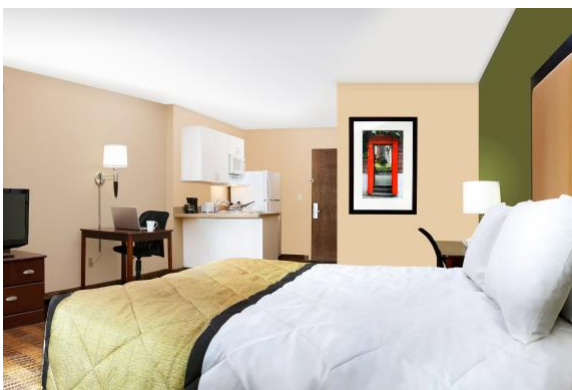

AMENITIES

- Fully equipped kitchen with refrigerator, stovetop, microwave, coffee maker, cooking utensils, dishes, and cutlery.
- Wireless internet access available in all rooms.
- On-premise coin-operated laundry facility open 24 hours a day, 7 days a week.